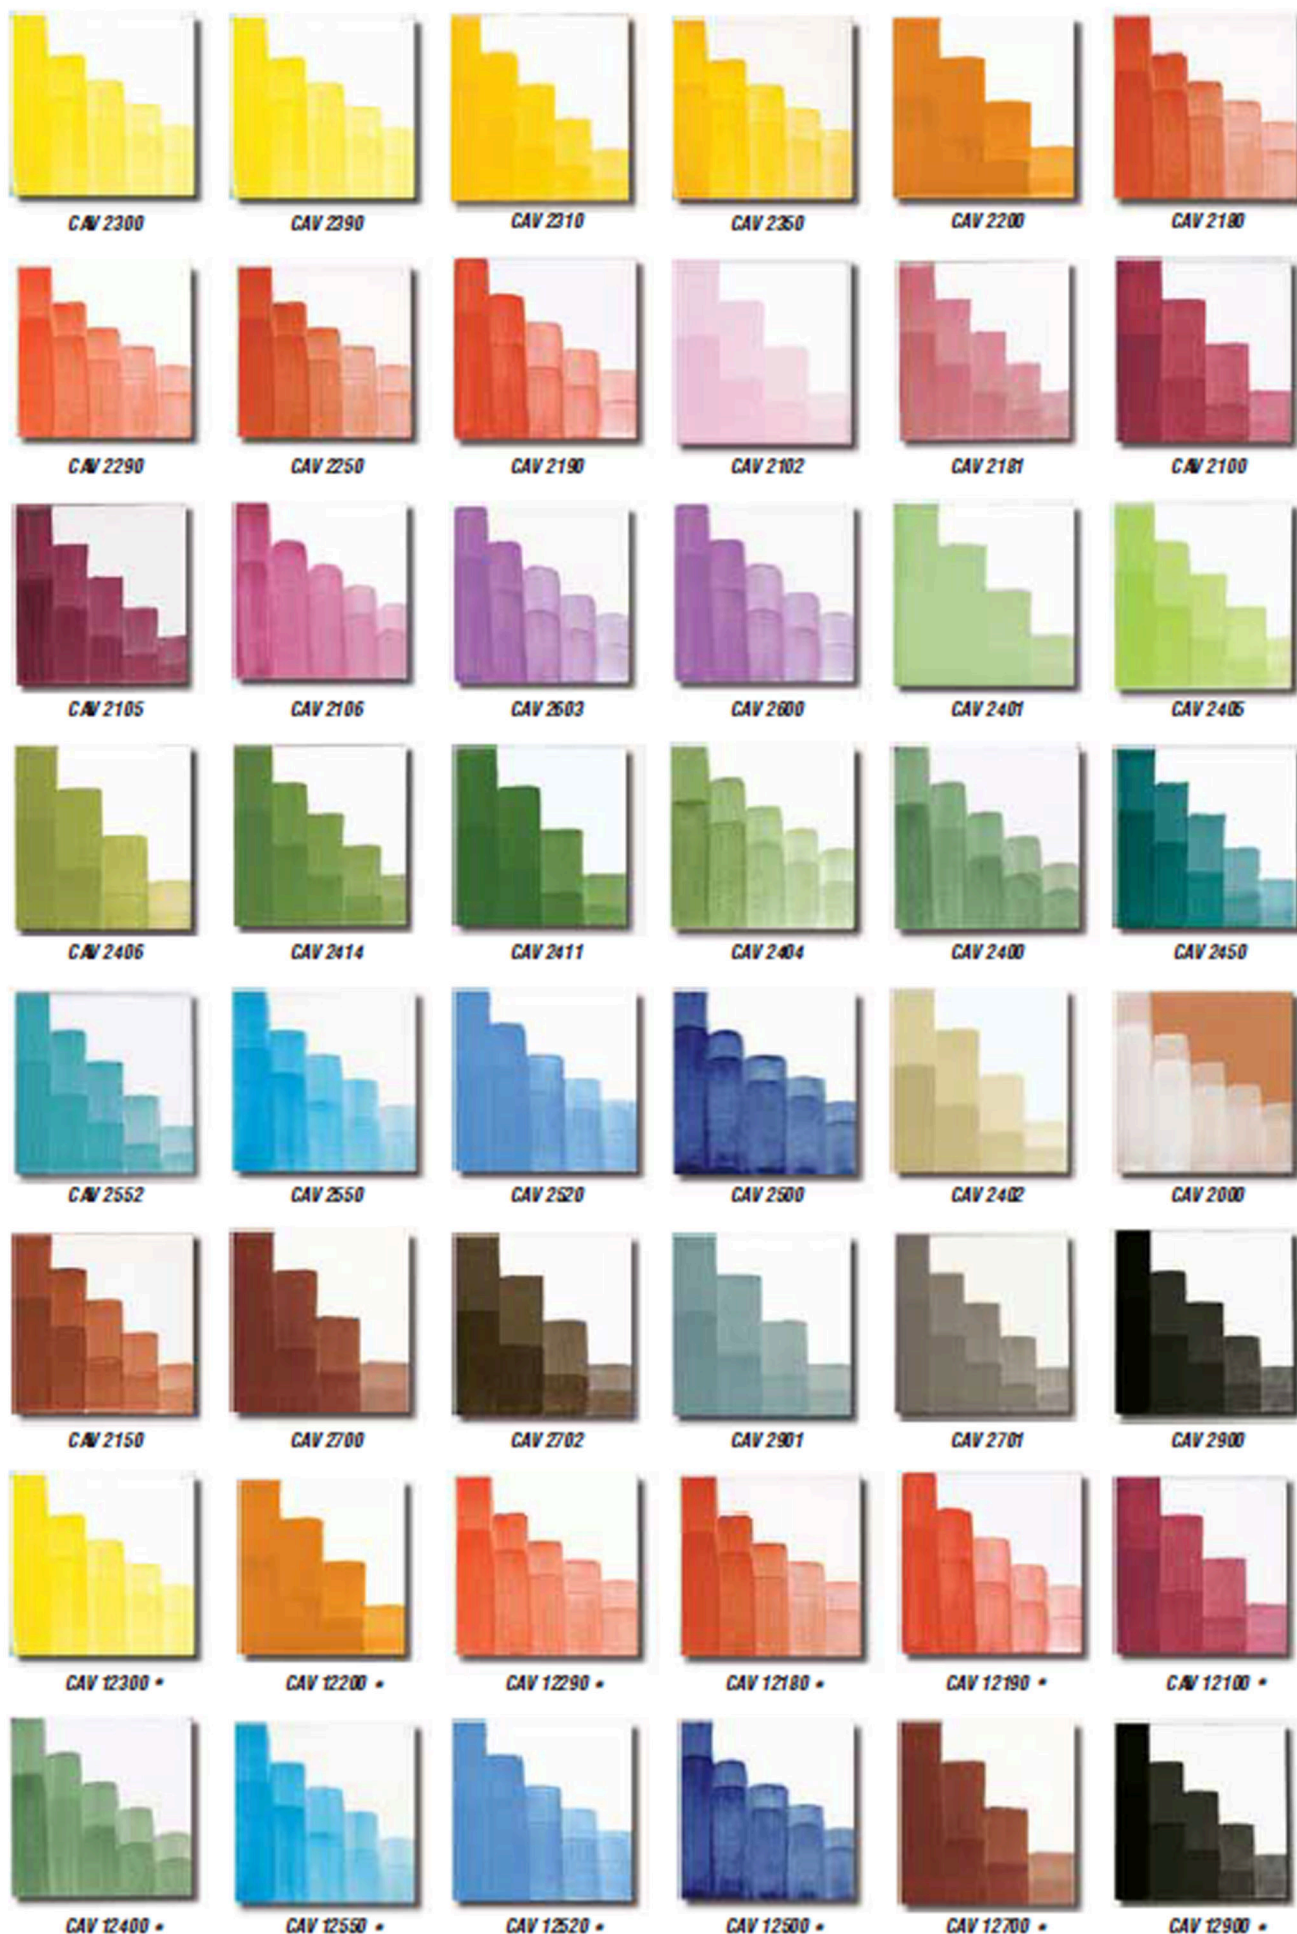

COLORI APIOMBICI

CAV

LEAD-FREE COLOURS

\* Colori Sopra Smalto - Onglaze Colours